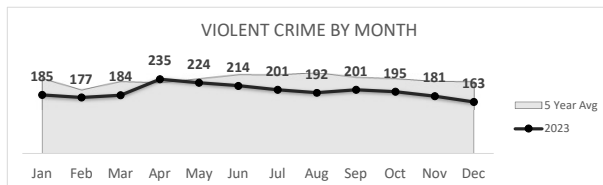

Percent Change
2022-2023
-28% ▼

VIOLENT CRIME
2,352