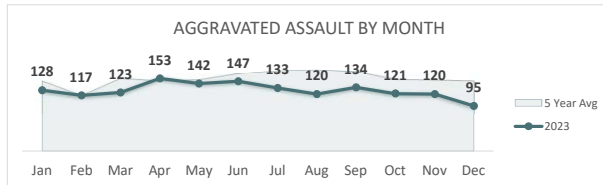

San Bernardino Police Department

Darren Goodman, Chief of Police

Crime Statistics

Data in the report is Year-to-Date as of December 2023

MURDER
36

Percent Change
2022-2023
-50% ▼

RAPE
116

Percent Change
2022-2023
4% ▲

ROBBERY
667

Percent Change
2022-2023
-1% ▼

AGGRAVATED ASSAULT
1,533

Percent Change
2022-2023
-14% ▼

ASSAULT WITH FIREARM*
491

Percent Change
2022-2023
-28% ▼

VIOLENT CRIME
2,352

Percent Change
2022-2023
-11% ▼