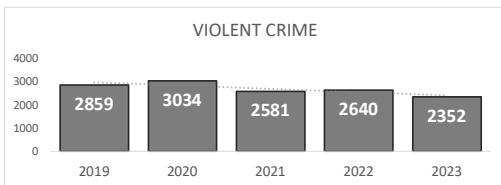

Percent Change
2022-2023
-28% ▼

VIOLENT CRIME
2,352