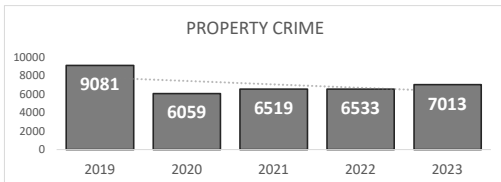

Percent Change
2022-2023
7% ▲

OVERALL CRIME
9,365