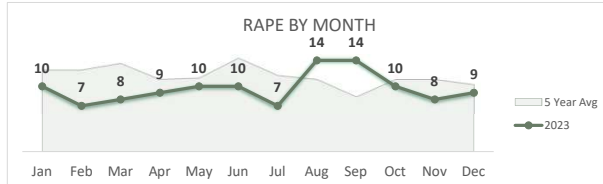

Percent Change
2022-2023
4% ▲

ROBBERY
667