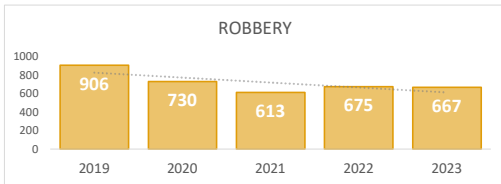

Percent Change
2022-2023
-1% ▼

AGGRAVATED ASSAULT
1,533