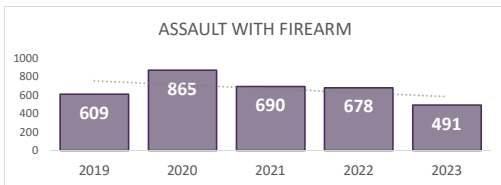

Percent Change
2022-2023
-14% ▼

ASSAULT WITH FIREARM*
491