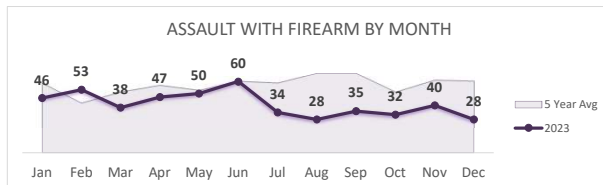

Percent Change
2022-2023
-14% ▼

ASSAULT WITH FIREARM*
491