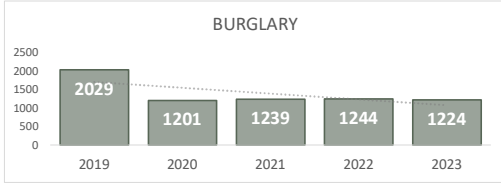

San Bernardino Police Department

Darren Goodman, Chief of Police

Crime Statistics

Data in the report is Year-to-Date as of December 2023

BURGLARY
1,224

Percent Change
2022-2023
-2% ▼

LARCENY
4,124