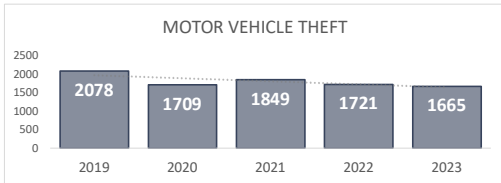

Percent Change
2022-2023
-16% ▼

MOTOR VEHICLE THEFT
1,665

Percent Change
2022-2023
-3% ▼

ARSON
63