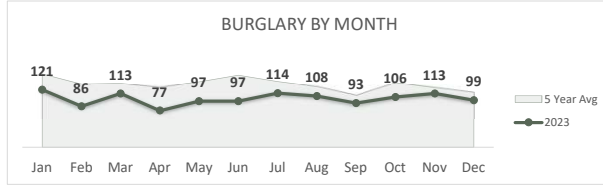

San Bernardino Police Department

Darren Goodman, Chief of Police

Crime Statistics

Data in the report is Year-to-Date as of December 2023

BURGLARY
1,224

Percent Change
2022-2023
-2% ▼

LARCENY
4,124