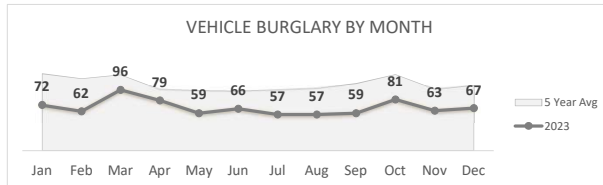

San Bernardino Police Department

Darren Goodman, Chief of Police

Crime Statistics

Data in the report is Year-to-Date as of December 2023

BURGLARY
1,224

Percent Change
2022-2023
-2% ▼

LARCENY
4,124

Percent Change
2022-2023
16% ▲

VEHICLE BURGLARY*
818

Percent Change
2022-2023
-16% ▼

MOTOR VEHICLE THEFT
1,665

Percent Change
2022-2023
-3% ▼

ARSON
63

Percent Change
2022-2023
-29% ▼

PROPERTY CRIME
7,013

Percent Change
2022-2023
7% ▲

OVERALL CRIME
9,365

Percent Change
2022-2023
2% ▲