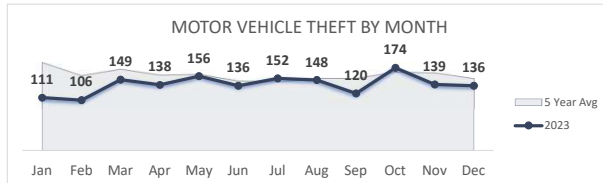

Percent Change
2022-2023
-16% ▼

MOTOR VEHICLE THEFT
1,665

Percent Change
2022-2023
-3% ▼

ARSON
63