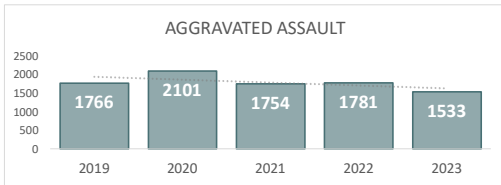

San Bernardino Police Department

Darren Goodman, Chief of Police

Crime Statistics

Data in the report is Year-to-Date as of December 2023

MURDER
36

Percent Change
2022-2023
-50% ▼

RAPE
116

Percent Change
2022-2023
4% ▲

ROBBERY
667

Percent Change
2022-2023
-1% ▼

AGGRAVATED ASSAULT
1,533

Percent Change
2022-2023
-14% ▼

ASSAULT WITH FIREARM*
491

Percent Change
2022-2023
-28% ▼

VIOLENT CRIME
2,352

Percent Change
2022-2023
-11% ▼