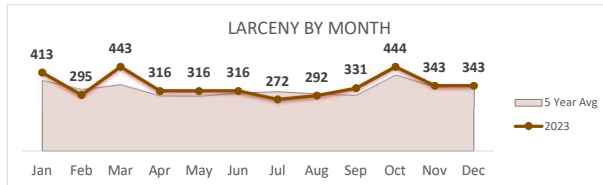

Percent Change
2022-2023
16% ▲

VEHICLE BURGLARY*
818