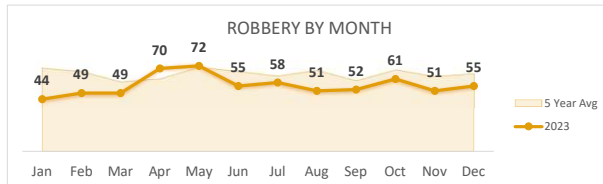

Percent Change
2022-2023
-1% ▼

AGGRAVATED ASSAULT
1,533