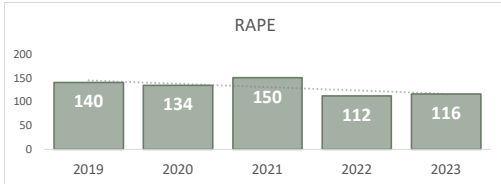

Percent Change
2022-2023
4% ▲

ROBBERY
667