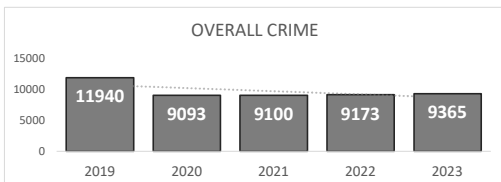

Percent Change
2022-2023
2% ▲