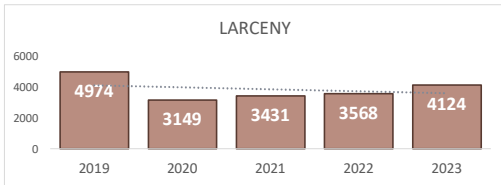

Percent Change
2022-2023
16% ▲

VEHICLE BURGLARY*
818