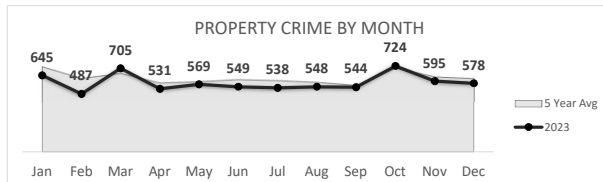

Percent Change
2022-2023
7% ▲

OVERALL CRIME
9,365