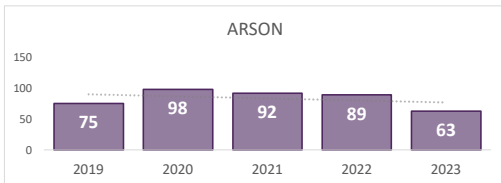

Percent Change
2022-2023
-29% ▼

PROPERTY CRIME
7,013