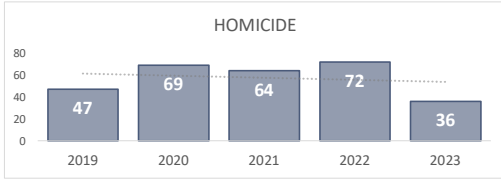

San Bernardino Police Department

Darren Goodman, Chief of Police

Crime Statistics

Data in the report is Year-to-Date as of December 2023

MURDER
36

Percent Change
2022-2023
-50% ▼

RAPE
116