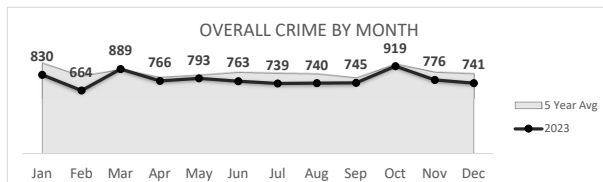

Percent Change
2022-2023
2% ▲