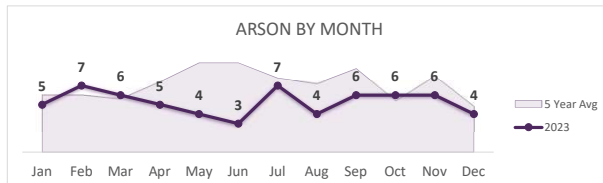

Percent Change
2022-2023
-29% ▼

PROPERTY CRIME
7,013