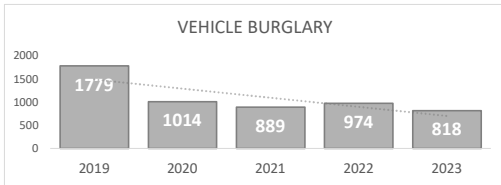

San Bernardino Police Department

Darren Goodman, Chief of Police

Crime Statistics

Data in the report is Year-to-Date as of December 2023

BURGLARY
1,224

Percent Change
2022-2023
-2% ▼

LARCENY
4,124

Percent Change
2022-2023
16% ▲

VEHICLE BURGLARY*
818

Percent Change
2022-2023
-16% ▼

MOTOR VEHICLE THEFT
1,665

Percent Change
2022-2023
-3% ▼

ARSON
63

Percent Change
2022-2023
-29% ▼

PROPERTY CRIME
7,013

Percent Change
2022-2023
7% ▲

OVERALL CRIME
9,365

Percent Change
2022-2023
2% ▲